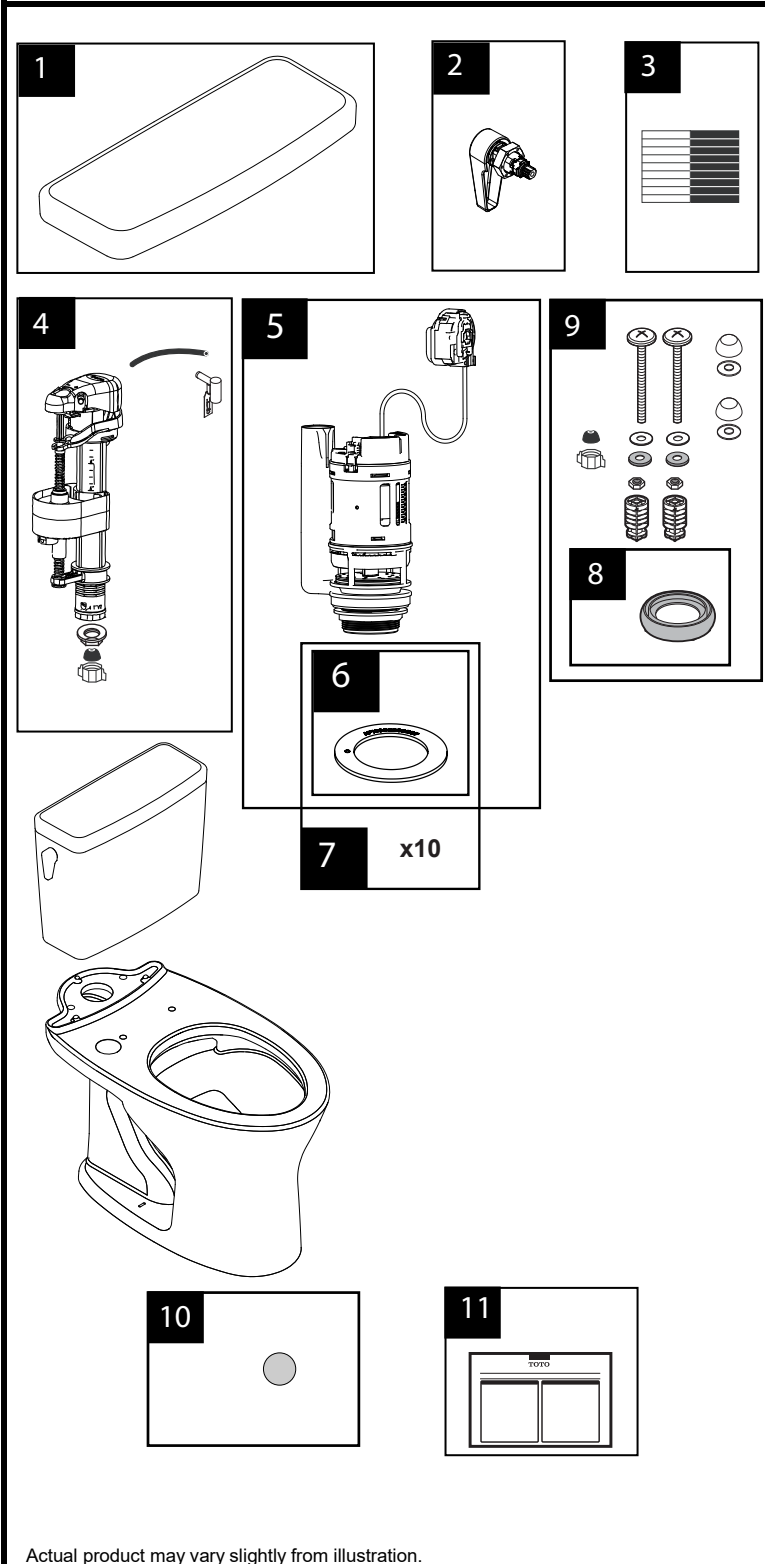

Drake®

1.0 & 0.8 Gpf Toilet, Elongated
 DYNAMAX TORNADO FLUSH®

(including CEFIONTECT®, Right Hand Trip Lever)

Item	Part	Description
1	TCU746CR#01	Tank Lid w/ Velcro Tape - Cotton
	TCU746CR#03	Tank Lid w/ Velcro Tape - Bone
	TCU746CR#11	Tank Lid w/ Velcro Tape - Colonial White
	TCU746CR#12	Tank Lid w/ Velcro Tape - Sedona Beige
	TCU746CR#51	Tank Lid w/ Velcro Tape - Ebony
2	THU773#CP-A	Trip Lever Handle - Chrome Plated
	THU773#PN-A	Trip Lever Handle - Polished Nickel
	THU773#BN-A	Trip Lever Handle - Brushed Nickel
	THU773#01-A	Trip Lever Handle - Cotton
	THU774#CP-A	Trip Lever Right Handle - Chrome Plated
	THU774#PN-A	Trip Lever Right Handle - Polished Nickel
	THU774#BN-A	Trip Lever Right Handle - Brushed Nickel
	THU774#01-A	Trip Lever Right Handle - Cotton
3	THU107	Velcro Tape
4	TSU823.07-A	Fill Valve Assembly
5	THU775-A	Flush Valve Assembly, 1.0 & 0.8 GPF
	THU791-A	Flush Valve Assembly, 1.0 & 0.8 GPF for Right Hand Tank
6	9BU112E-A	Flush Tower Seal Gasket - 1pc
7	THU744	Flush Tower Seal Gasket - 10 pcs
8	9BU109E-A	Tank to Bowl Gasket
9	THU778#01-A	Tank to Bowl Mounting Hardware - Cotton White
	THU778#03-A	Tank to Bowl Mounting Hardware - Bone
	THU778#11-A	Tank to Bowl Mounting Hardware - Colonial White
	THU778#12-A	Tank to Bowl Mounting Hardware - Sedona Beige
	THU778#51-A	Tank to Bowl Mounting Hardware - Ebony
10	0EU147#01-A	Conceal Sticker - Cotton White
	0EU147#03-A	Conceal Sticker - Bone
	0EU147#11-A	Conceal Sticker - Colonial White
	0EU147#12-A	Conceal Sticker - Sedona Beige
	0EU147#51-A	Conceal Sticker - Ebony
11	0GU193	Installation Instruction

Note:

Product Number Explanations

Two-Piece Toilet	Tank	Bowl
(CST) Gravity Type Toilet	(ST) Tank	(CT) Bowl
(MS) Toilet & Seat Combo	(746) Model	(746) Model
(MW) Toilet & WASHLET® Combo	(U) 1.0 & 0.8 GPF	(C) DYNAMAX
(746) Model	(M) DUAL-MAX®	TORNADO FLUSH®
(C) DYNAMAX	(A) Autoflush	(G) CEFIONTECT®
TORNADO FLUSH®	Compatible	(T40) WASHLET®+
(U) 1.0 & 0.8 GPF	(R) Right Hand	
(M) DUAL-MAX®	Trip Lever	
(G) CEFIONTECT®		